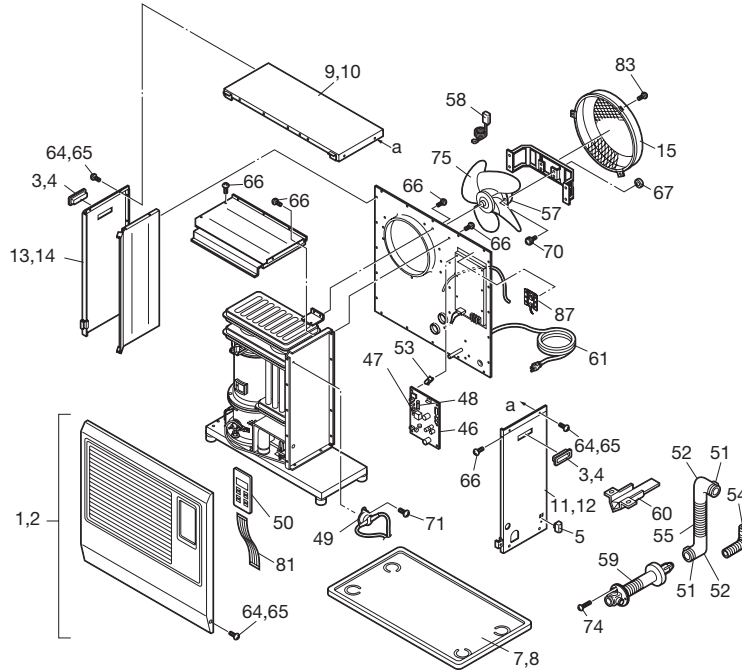

L A S E R   H E A T I N G   S Y S T E M S

Section 4

Troubleshooting

Laser 731 / Laser 732

4-3 Parts Description

L732 stands for Laser 732

L A S E R H E A T I N G S Y S T E M S

Section 4

Troubleshooting

Laser 731 / Laser 732

4-3 Parts Description

REF #	PART #	PART NAME	REF #	PART #	PART NAME
1	20470646	Front panel assembly (L731)	47	20470678	Fuse 1 (5A)
2	20471046	Front panel assembly (L732)	48	20470679	Fuse 2 (10A)
3	20475804	Carrying handle (L731)	49	20470206	High limit switch
4	20479104	Carrying handle (L732)	50	20471376	Operation panel (L731)
5	20450007	Plumb bob	50	20471876	Operation panel (L732)
6	20474970	Adjustable leg	51	20474977	Hose band
7	20478129	Drip tray (L731)	52	20474975	L-shaped hose
8	20471029	Drip tray (L732)	53	20477414	PCB support
9	20470660	Top plate (L731)	54	20474984	Bent joint (L)
10	20471060	Top plate (L732)	55	20470651	Inlet hose
11	20470663	Right side panel (L731)	56	20470652	Leveler fuel pipe
12	20471063	Right side panel (L732)	57	20470669	Circulation fan motor
13	20470664	Left side panel (L731)	58	20478373	Thermistor
14	20471064	Left side panel (L732)	59	20479891	Flue pipe
15	20475172	Fan cover	60	20474925	Oil catch
16	20478644	Heat exchanger	61	20475535	Power supply cord
17	20475808	Heat chamber assembly	62	20478188	Screw 1X
18	20470642	Burner assembly	63	20479885	Outside nozzle gasket
19	20478643	Burner ring	64	20455862	Screw S2 (L731)
20	20478026	Fuel nozzle	65	20470756	Screw 4D (L732)
21	20478383	Fuel nozzle gasket	66	20470254	Screw 4J
22	20470218	Igniter	67	20474039	Insulator A
23	17187582	Igniter gasket	68	20474057	Flange nut
24	20479521	Igniter guide gasket	69	20470353	Screw 4P
25	20474920	Igniter cover	70	20470355	Screw 4Q
26	20470611	Primary flame rod	71	20450220	Screw 4I
27	20475194	Burner gasket	72	20478090	Screw 1T
28	20475850	Burner insulating pad	73	20476150	Washer E
29	20475831	Peep window	74	20474985	Screw 4G
30	20475881	Peep window gasket	75	20475171	Circulation fan
31	20474992	Joint packing	76	20474983	Outlet adapter
32	20475893	Heat exchanger gasket	77	20478613	Burner mat
33	20470638	Blower motor assembly	78	20478366	Air damper (ø25)
34	20470648	Blower motor assembly with case	79	20478683	Draft tube
35	20478871	Blower motor exhaust fan	80	20474163	Screw I
36	20475883	Blower motor intake fan	81	20470675	Ribbon cable
37	20475875	Blower motor case gasket	82	20470273	Burner thermistor
38	20475878	Rubber mat	83	20470666	Screw 4C
39	20475877	O-ring (ø75)	84	20475554	Screw 1Q
40	20470234	Fuel sump	85	20474053	Screw F
41	20470619	Fuel pump	86	20479957	Nut J
42	20470641	Fuel pipe assembly	87	20471101	WiFi module
43	20478550	Fuel inlet strainer	88	20471395	Instruction manual
44	20475551	Drain screw with O-ring	89	20471399	Carton (L731)
45	20475552	Strainer gasket	89	20471899	Carton (L732)
46	20471312	Main circuit board			

L732 stands for Laser 732