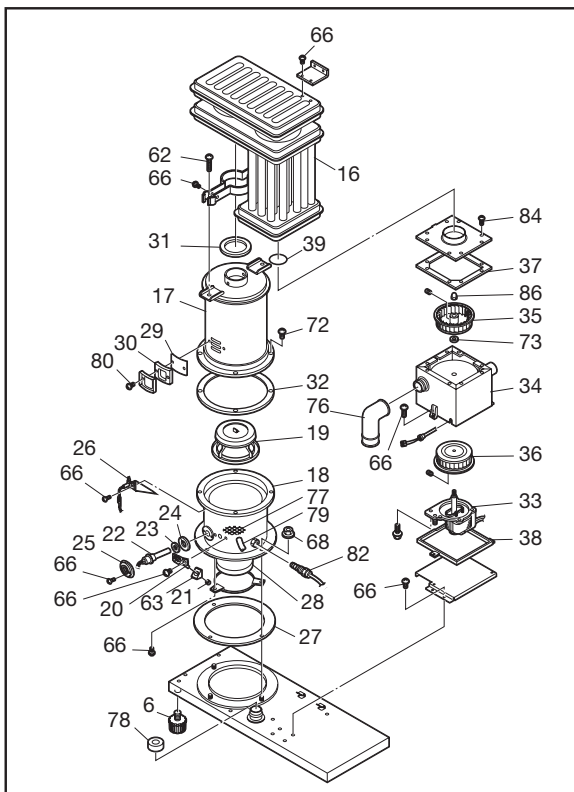

L A S E R   H E A T I N G   S Y S T E M S

Section 4

Troubleshooting

Laser 731 / Laser 732

4-3 Parts Description

L732 stands for Laser 732

L A S E R H E A T I N G S Y S T E M S

Section 4

Troubleshooting

Laser 731 / Laser 732

4-3 Parts Description

REF #	PART #	PART NAME	REF #	PART #	PART NAME
1	20470646	Front panel assembly (L731)	47	20470678	Fuse 1 (5A)
2	20471046	Front panel assembly (L732)	48	20470679	Fuse 2 (10A)
3	20475804	Carrying handle (L731)	49	20470206	High limit switch
4	20479104	Carrying handle (L732)	50	20471376	Operation panel (L731)
5	20450007	Plumb bob	50	20471876	Operation panel (L732)
6	20474970	Adjustable leg	51	20474977	Hose band
7	20478129	Drip tray (L731)	52	20474975	L-shaped hose
8	20471029	Drip tray (L732)	53	20477414	PCB support
9	20470660	Top plate (L731)	54	20474984	Bent joint (L)
10	20471060	Top plate (L732)	55	20470651	Inlet hose
11	20470663	Right side panel (L731)	56	20470652	Leveler fuel pipe
12	20471063	Right side panel (L732)	57	20470669	Circulation fan motor
13	20470664	Left side panel (L731)	58	20478373	Thermistor
14	20471064	Left side panel (L732)	59	20479891	Flue pipe
15	20475172	Fan cover	60	20474925	Oil catch
16	20478644	Heat exchanger	61	20475535	Power supply cord
17	20475808	Heat chamber assembly	62	20478188	Screw 1X
18	20470642	Burner assembly	63	20479885	Outside nozzle gasket
19	20478643	Burner ring	64	20455862	Screw S2 (L731)
20	20478026	Fuel nozzle	65	20470756	Screw 4D (L732)
21	20478383	Fuel nozzle gasket	66	20470254	Screw 4J
22	20470218	Igniter	67	20474039	Insulator A
23	17187582	Igniter gasket	68	20474057	Flange nut
24	20479521	Igniter guide gasket	69	20470353	Screw 4P
25	20474920	Igniter cover	70	20470355	Screw 4Q
26	20470611	Primary flame rod	71	20450220	Screw 4I
27	20475194	Burner gasket	72	20478090	Screw 1T
28	20475850	Burner insulating pad	73	20476150	Washer E
29	20475831	Peep window	74	20474985	Screw 4G
30	20475881	Peep window gasket	75	20475171	Circulation fan
31	20474992	Joint packing	76	20474983	Outlet adapter
32	20475893	Heat exchanger gasket	77	20478613	Burner mat
33	20470638	Blower motor assembly	78	20478366	Air damper (ø25)
34	20470648	Blower motor assembly with case	79	20478683	Draft tube
35	20478871	Blower motor exhaust fan	80	20474163	Screw I
36	20475883	Blower motor intake fan	81	20470675	Ribbon cable
37	20475875	Blower motor case gasket	82	20470273	Burner thermistor
38	20475878	Rubber mat	83	20470666	Screw 4C
39	20475877	O-ring (ø75)	84	20475554	Screw 1Q
40	20470234	Fuel sump	85	20474053	Screw F
41	20470619	Fuel pump	86	20479957	Nut J
42	20470641	Fuel pipe assembly	87	20471101	WiFi module
43	20478550	Fuel inlet strainer	88	20471395	Instruction manual
44	20475551	Drain screw with O-ring	89	20471399	Carton (L731)
45	20475552	Strainer gasket	89	20471899	Carton (L732)
46	20471312	Main circuit board			

L732 stands for Laser 732