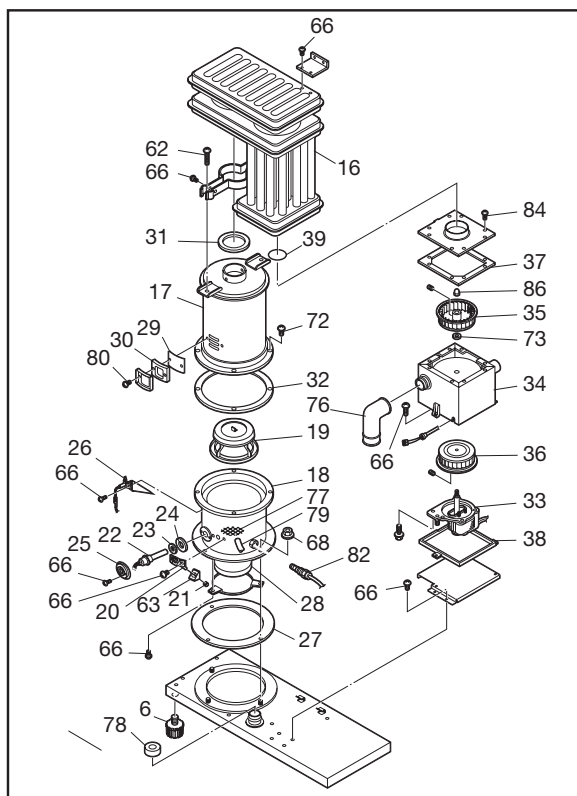

L A S E R   H E A T I N G   S Y S T E M S

Section 4

Troubleshooting

Laser 730 / Laser 730 AT

4-3 Parts Description

L A S E R H E A T I N G S Y S T E M S

Section 4

Troubleshooting

Laser 730 / Laser 730 AT

4-3 Parts Description

REF #	PART #	PART NAME	REF #	PART #	PART NAME
1	20470646	Front panel assembly	46	20470612	Main circuit board
2	20470746	Front panel assembly (Laser 730AT)	47	20470678	Fuse 1 (5A)
3	20475804	Carrying handle	48	20470679	Fuse 2 (10A)
4	20479104	Carrying handle (Laser 730AT)	49	20470206	High limit switch
5	20450007	Plumb bob	50	20470676	Operation panel
6	20474970	Adjustable leg	50	20470776	Operation panel (Laser 730AT)
7	20478129	Drip tray	51	20474977	Hose band
8	20479129	Drip tray (Laser 730AT)	52	20474975	L-shaped hose
9	20470660	Top plate	53	20477414	PCB support
10	20479160	Top plate (Laser 730AT)	54	20474984	Bent joint (L)
11	20470663	Right side panel	55	20470651	Inlet hose
12	20470763	Right side panel (Laser 730AT)	56	20470652	Leveler fuel pipe
13	20470664	Left side panel	57	20470669	Circulation fan motor
14	20479164	Left side panel (Laser 730AT)	58	20478373	Thermistor
15	20475172	Fan cover	59	20479891	Flue pipe
16	20478644	Heat exchanger	60	20474925	Oil catch
17	20475808	Heat chamber assembly	61	20475535	Power supply cord
18	20470642	Burner assembly	62	20478188	Screw 1X
19	20478643	Burner ring	63	20479885	Outside nozzle gasket
20	20478026	Fuel nozzle	64	20455862	Screw S2
21	20478383	Fuel nozzle gasket	65	20470756	Screw 4D (Laser 730AT)
22	20470218	Igniter	66	20470254	Screw 4J
23	17187582	Igniter gasket	67	20474039	Insulator A
24	20479521	Igniter guide gasket	68	20474057	Flange nut
25	20474920	Igniter cover	69	20470353	Screw 4P
26	20470611	Primary flame rod	70	20470355	Screw 4Q
27	20475194	Burner gasket	71	20450220	Screw 4I
28	20475850	Burner insulating pad	72	20478090	Screw 1T
29	20475831	Peep window	73	20476150	Washer E
30	20475881	Peep window gasket	74	20474985	Screw 4G
31	20474992	Joint packing	75	20475171	Circulation fan
32	20475893	Heat exchanger gasket	76	20474983	Outlet adapter
33	20470638	Blower motor assembly	77	20478613	Burner mat
34	20470648	Blower motor assembly with case	78	20478366	Air damper (ø25)
35	20478871	Blower motor exhaust fan	79	20478683	Draft tube
36	20475883	Blower motor intake fan	80	20474163	Screw I
37	20475875	Blower motor case gasket	81	20470675	Ribbon cable
38	20475878	Rubber mat	82	20470273	Burner thermistor
39	20475877	O-ring (ø75)	83	20470666	Screw 4C
40	20470234	Fuel sump	84	20475554	Screw 1Q
41	20470619	Fuel pump	85	20474053	Screw F
42	20470641	Fuel pipe assembly	86	20479957	Nut J
43	20478550	Fuel inlet strainer	87	20470695	Instruction manual
44	20475551	Drain screw with O-ring	88	20470699	Carton
45	20475552	Strainer gasket	89	20470799	Carton (Laser 730AT)