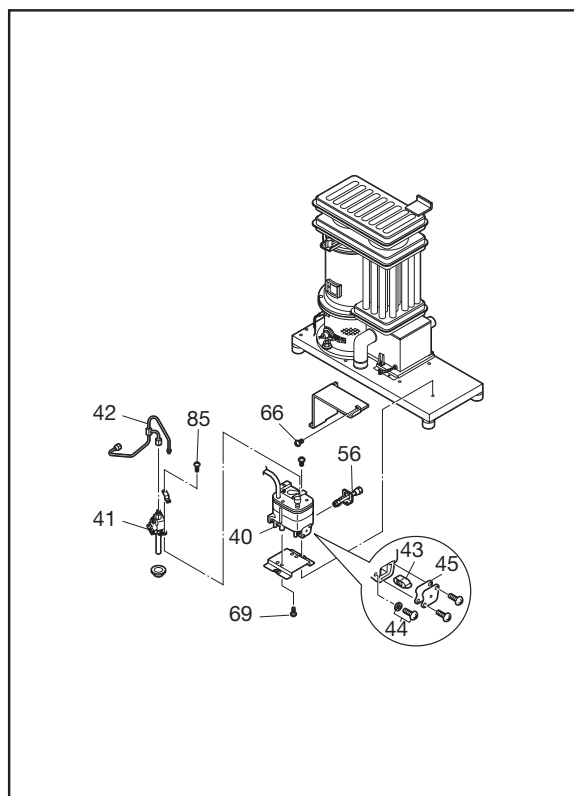

L A S E R   H E A T I N G   S Y S T E M S

Section 4

Troubleshooting

Laser 730 / Laser 730 AT

4-3 Parts Description

L A S E R H E A T I N G S Y S T E M S

Section 4

Troubleshooting

Laser 730 / Laser 730 AT

4-3 Parts Description

REF #	PART #	PART NAME	REF #	PART #	PART NAME
1	20470646	Front panel assembly	46	20470612	Main circuit board
2	20470746	Front panel assembly (Laser 730AT)	47	20470678	Fuse 1 (5A)
3	20475804	Carrying handle	48	20470679	Fuse 2 (10A)
4	20479104	Carrying handle (Laser 730AT)	49	20470206	High limit switch
5	20450007	Plumb bob	50	20470676	Operation panel
6	20474970	Adjustable leg	50	20470776	Operation panel (Laser 730AT)
7	20478129	Drip tray	51	20474977	Hose band
8	20479129	Drip tray (Laser 730AT)	52	20474975	L-shaped hose
9	20470660	Top plate	53	20477414	PCB support
10	20479160	Top plate (Laser 730AT)	54	20474984	Bent joint (L)
11	20470663	Right side panel	55	20470651	Inlet hose
12	20470763	Right side panel (Laser 730AT)	56	20470652	Leveler fuel pipe
13	20470664	Left side panel	57	20470669	Circulation fan motor
14	20479164	Left side panel (Laser 730AT)	58	20478373	Thermistor
15	20475172	Fan cover	59	20479891	Flue pipe
16	20478644	Heat exchanger	60	20474925	Oil catch
17	20475808	Heat chamber assembly	61	20475535	Power supply cord
18	20470642	Burner assembly	62	20478188	Screw 1X
19	20478643	Burner ring	63	20479885	Outside nozzle gasket
20	20478026	Fuel nozzle	64	20455862	Screw S2
21	20478383	Fuel nozzle gasket	65	20470756	Screw 4D (Laser 730AT)
22	20470218	Igniter	66	20470254	Screw 4J
23	17187582	Igniter gasket	67	20474039	Insulator A
24	20479521	Igniter guide gasket	68	20474057	Flange nut
25	20474920	Igniter cover	69	20470353	Screw 4P
26	20470611	Primary flame rod	70	20470355	Screw 4Q
27	20475194	Burner gasket	71	20450220	Screw 4I
28	20475850	Burner insulating pad	72	20478090	Screw 1T
29	20475831	Peep window	73	20476150	Washer E
30	20475881	Peep window gasket	74	20474985	Screw 4G
31	20474992	Joint packing	75	20475171	Circulation fan
32	20475893	Heat exchanger gasket	76	20474983	Outlet adapter
33	20470638	Blower motor assembly	77	20478613	Burner mat
34	20470648	Blower motor assembly with case	78	20478366	Air damper (ø25)
35	20478871	Blower motor exhaust fan	79	20478683	Draft tube
36	20475883	Blower motor intake fan	80	20474163	Screw I
37	20475875	Blower motor case gasket	81	20470675	Ribbon cable
38	20475878	Rubber mat	82	20470273	Burner thermistor
39	20475877	O-ring (ø75)	83	20470666	Screw 4C
40	20470234	Fuel sump	84	20475554	Screw 1Q
41	20470619	Fuel pump	85	20474053	Screw F
42	20470641	Fuel pipe assembly	86	20479957	Nut J
43	20478550	Fuel inlet strainer	87	20470695	Instruction manual
44	20475551	Drain screw with O-ring	88	20470699	Carton
45	20475552	Strainer gasket	89	20470799	Carton (Laser 730AT)