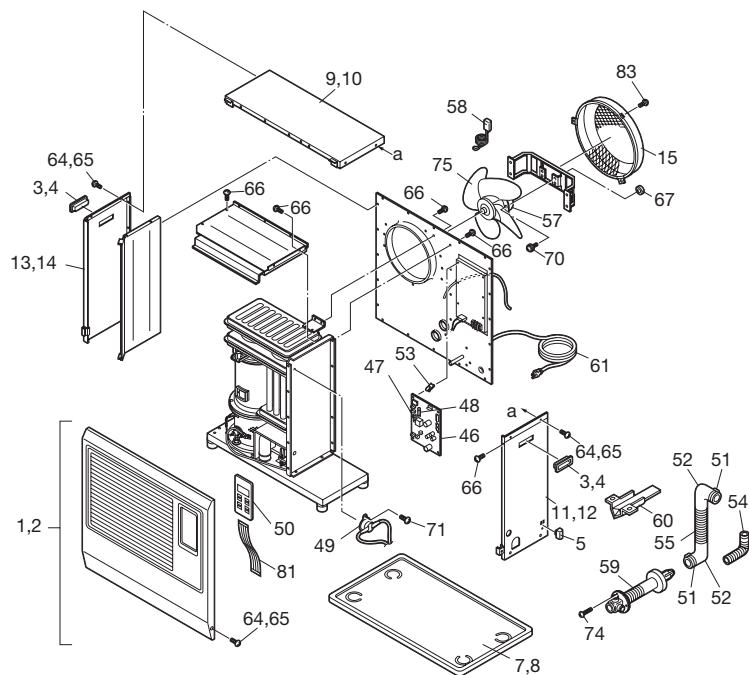

L A S E R   H E A T I N G   S Y S T E M S

Section 4

Troubleshooting

Laser 730 / Laser 730 AT

4-3 Parts Description

L A S E R H E A T I N G S Y S T E M S

Section 4

Troubleshooting

Laser 730 / Laser 730 AT

4-3 Parts Description

REF #	PART #	PART NAME	REF #	PART #	PART NAME
1	20470646	Front panel assembly	46	20470612	Main circuit board
2	20470746	Front panel assembly (Laser 730AT)	47	20470678	Fuse 1 (5A)
3	20475804	Carrying handle	48	20470679	Fuse 2 (10A)
4	20479104	Carrying handle (Laser 730AT)	49	20470206	High limit switch
5	20450007	Plumb bob	50	20470676	Operation panel
6	20474970	Adjustable leg	50	20470776	Operation panel (Laser 730AT)
7	20478129	Drip tray	51	20474977	Hose band
8	20479129	Drip tray (Laser 730AT)	52	20474975	L-shaped hose
9	20470660	Top plate	53	20477414	PCB support
10	20479160	Top plate (Laser 730AT)	54	20474984	Bent joint (L)
11	20470663	Right side panel	55	20470651	Inlet hose
12	20470763	Right side panel (Laser 730AT)	56	20470652	Leveler fuel pipe
13	20470664	Left side panel	57	20470669	Circulation fan motor
14	20479164	Left side panel (Laser 730AT)	58	20478373	Thermistor
15	20475172	Fan cover	59	20479891	Flue pipe
16	20478644	Heat exchanger	60	20474925	Oil catch
17	20475808	Heat chamber assembly	61	20475535	Power supply cord
18	20470642	Burner assembly	62	20478188	Screw 1X
19	20478643	Burner ring	63	20479885	Outside nozzle gasket
20	20478026	Fuel nozzle	64	20455862	Screw S2
21	20478383	Fuel nozzle gasket	65	20470756	Screw 4D (Laser 730AT)
22	20470218	Igniter	66	20470254	Screw 4J
23	17187582	Igniter gasket	67	20474039	Insulator A
24	20479521	Igniter guide gasket	68	20474057	Flange nut
25	20474920	Igniter cover	69	20470353	Screw 4P
26	20470611	Primary flame rod	70	20470355	Screw 4Q
27	20475194	Burner gasket	71	20450220	Screw 4I
28	20475850	Burner insulating pad	72	20478090	Screw 1T
29	20475831	Peep window	73	20476150	Washer E
30	20475881	Peep window gasket	74	20474985	Screw 4G
31	20474992	Joint packing	75	20475171	Circulation fan
32	20475893	Heat exchanger gasket	76	20474983	Outlet adapter
33	20470638	Blower motor assembly	77	20478613	Burner mat
34	20470648	Blower motor assembly with case	78	20478366	Air damper (ø25)
35	20478871	Blower motor exhaust fan	79	20478683	Draft tube
36	20475883	Blower motor intake fan	80	20474163	Screw I
37	20475875	Blower motor case gasket	81	20470675	Ribbon cable
38	20475878	Rubber mat	82	20470273	Burner thermistor
39	20475877	O-ring (ø75)	83	20470666	Screw 4C
40	20470234	Fuel sump	84	20475554	Screw 1Q
41	20470619	Fuel pump	85	20474053	Screw F
42	20470641	Fuel pipe assembly	86	20479957	Nut J
43	20478550	Fuel inlet strainer	87	20470695	Instruction manual
44	20475551	Drain screw with O-ring	88	20470699	Carton
45	20475552	Strainer gasket	89	20470799	Carton (Laser 730AT)