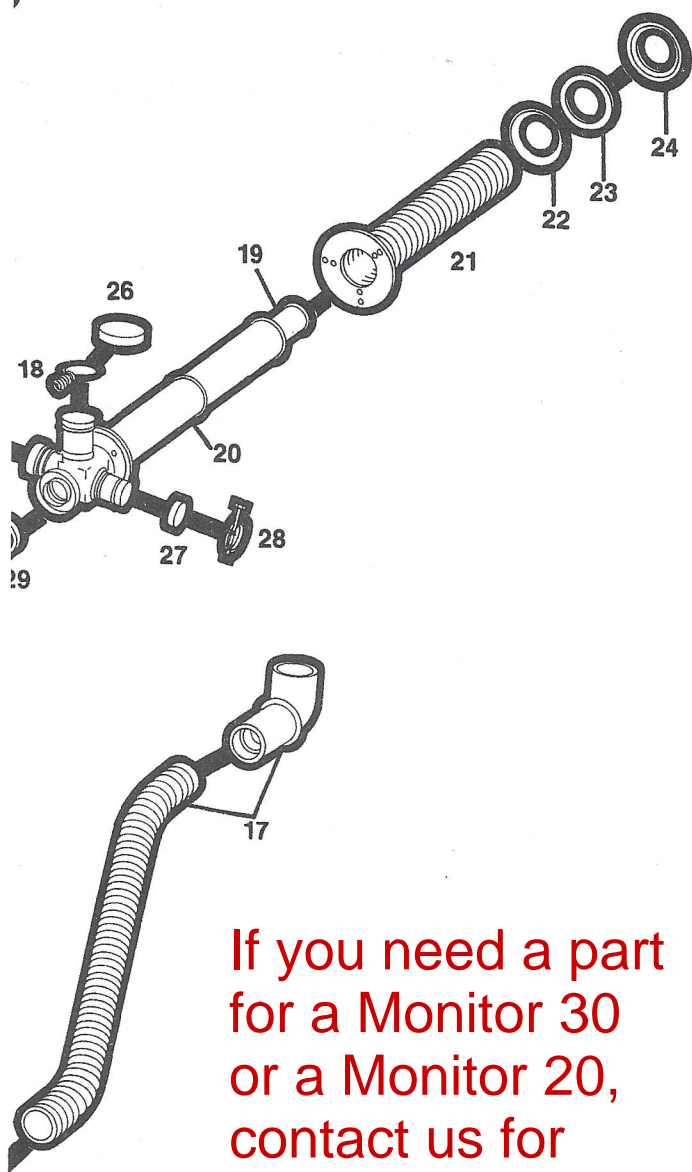

AIR CIRCULATION SYSTEM

REF. #	PART #	DESCRIPTION
1	6038	GUARD, Air circulation fan
2	6039	MOTOR, Air circulation fan (includes attaching hardware)
3	*	SCREW, Set
4	6075	BLADE, Air circulation fan
5	*	REFERENCE ONLY
6	*	REFERENCE ONLY
7	6024	EXCHANGER, Heat (includes gaskets, items 6 and 10 on this part list)
8	6013	RELIEF VALVE, Heat exchanger (includes gasket, item 9 on this parts list)
9	6014	GASKET, Pressure relief valve
10	6061	GASKET, Combustion blower
11	*	SCREW, Phillips head
12	4058	O-RING, Exhaust fan
13	6059	CLAMP, Exhaust
14	6057	EXHAUST BLOWER, Combustion (includes gasket, item 10 on this parts list)
15	6058	SUPPORT, Blower
16	6065	AIR SUPPLY ELBOW, Air supply (includes metal collar)
17	6064	HOSE, Air supply (includes rubber elbow)
18	4006	HOLDER, Pipe
19	6063	PIPE, Flue, standard size
20	4015	O-RING, Flue pipe
21	4802	SLEEVE, Standard-size flue pipe (includes sleeve nut, item 24 on this parts list)
22	4803	PACKING, Outer
23	4010	FLANGE, Outer
24	4212	NUT, Sleeve
25	4805	CAP, Air Supply
26	4014	CAP, Exhaust outlet
27	6004	DAMPER, Air "S"
28	4008	BAND, Hose
29	4016	O-RING, Air port
30	4004	PIPE, Joint
31	4847	SWITCH, Air pressure
32	6035	HOSE, Air (opaque)
33	4032	HOSE, Air (black)

If you need a part for a Monitor 30 or a Monitor 20, contact us for availability. We have several in stock and listed. If it is not listed or is out of stock, contact us.