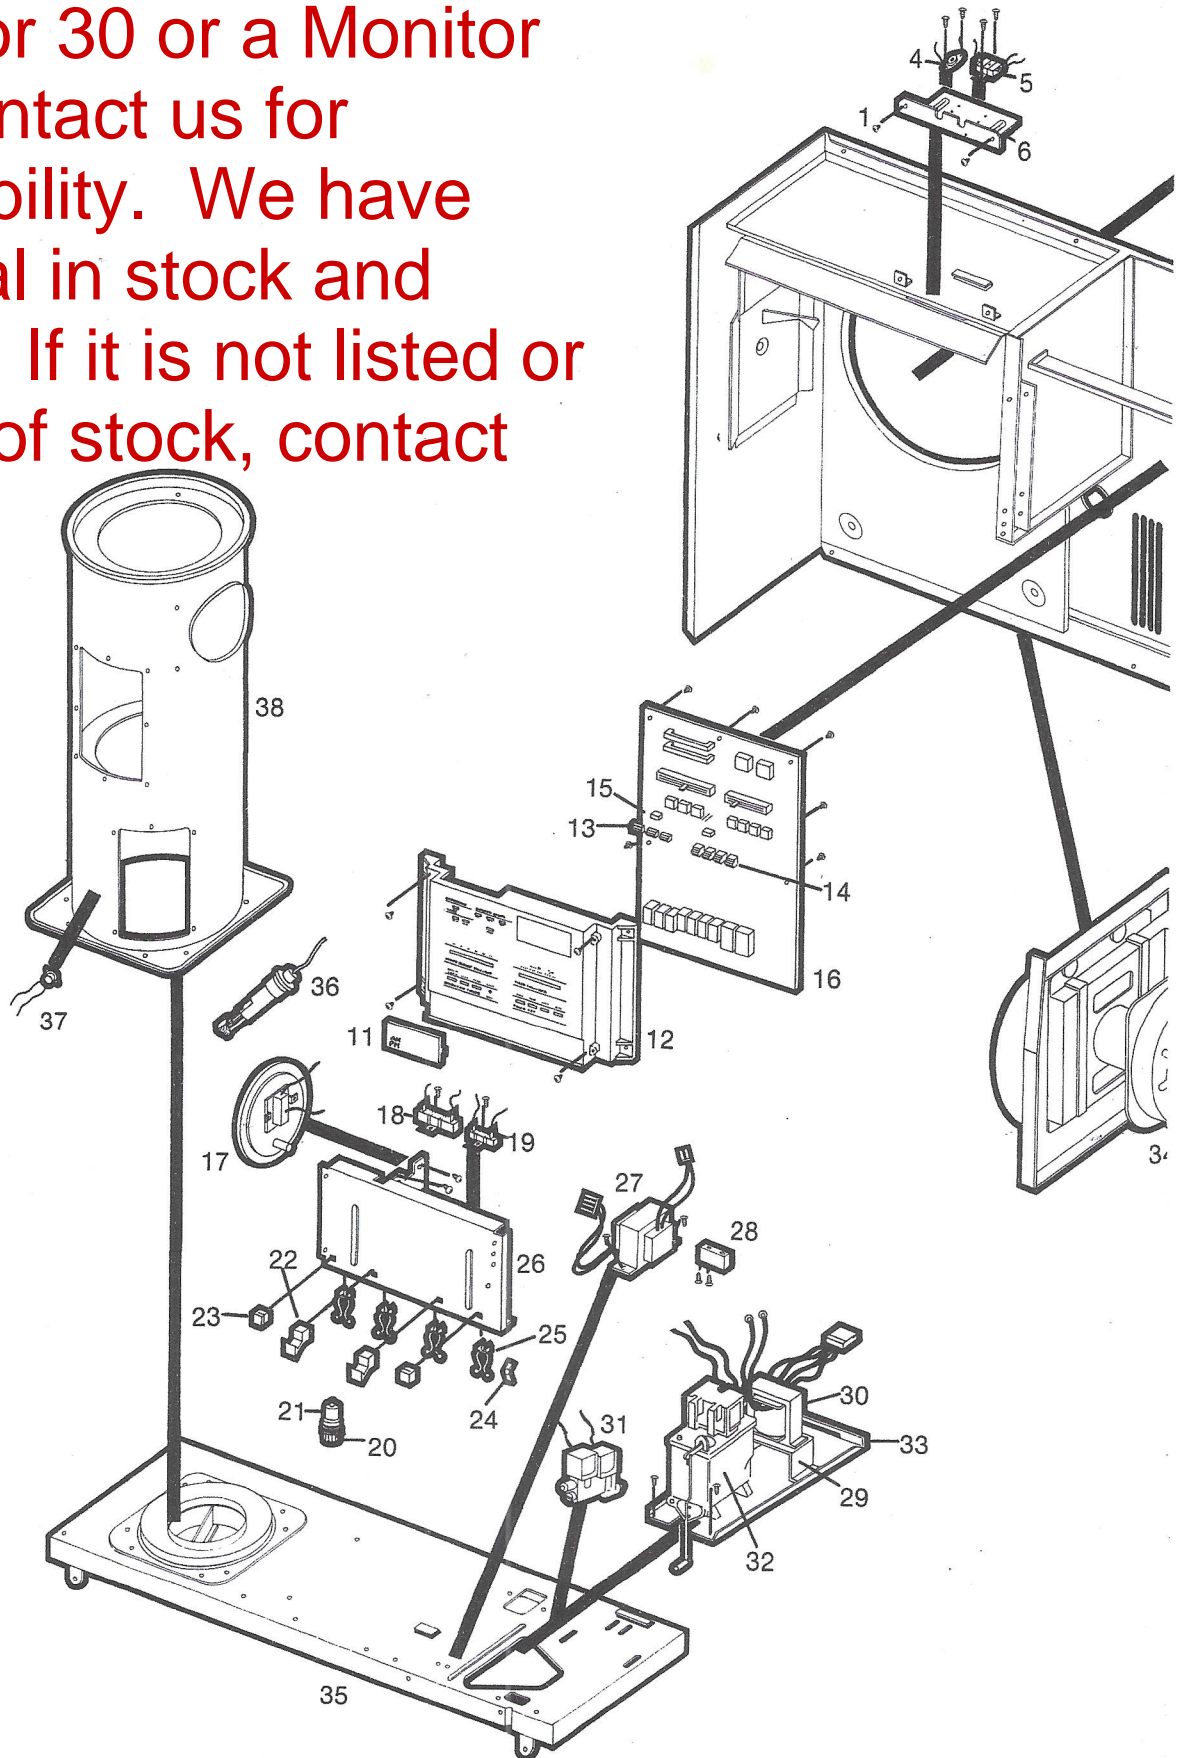

If you need a part for a Monitor 30 or a Monitor 20, contact us for availability. We have several in stock and listed. If it is not listed or is out of stock, contact us.

ELECTRICAL SYSTEM

REF. #	PART #	DESCRIPTION
1	*	SCREW, Phillips head
2	*	REFERENCE ONLY
3	4103	SENSOR, Heat
4	4912	SWITCH, Reset, 105°C (round)
5	6033	SWITCH, Reset, 105°C (square)
6	6034	BRACKET, Reset switch
7	*	WASHER
8	6031	BLOCK, Terminal, 2-pole
9	4831	CORD, Power
10	4833	BUSHING, Power cord
11	6042	COVER, Clock
12	6041	PANEL, Control
13	6044	PUSH-BUTTON, Control
14	6045	PUSH-BUTTON, Timer
15	6043	CONTROL KNOB, Slide
16	6062	BOARD, Printed circuit
17	*	REFERENCE ONLY
18	6040	RESISTOR, 82 ohms
19	6019	RESISTOR, 180 ohms
20	4849	HOLDER, Fuse
21	4219	FUSE, (Slo blo), 3A, 125V
22	6052	BRACKET, PCB
23	4104	CLIP, PCB
24	6053	SPACER, PCB
25	4855	CLIP, Wiring
26	*	REFERENCE ONLY
27	6029	TRANSFORMER, Power
28	4059	TERMINAL BLOCK, Igniter, 2-terminal
29	6018	BRACKET, Transformer
30	6028	TRANSFORMER, Igniter
31	*	REFERENCE ONLY
32	*	REFERENCE ONLY
33	*	REFERENCE ONLY
34	*	REFERENCE ONLY
35	*	REFERENCE ONLY
36	*	REFERENCE ONLY
37	6030	THERMOSTAT, Combustion chamber, 70°C
38	*	REFERENCE ONLY