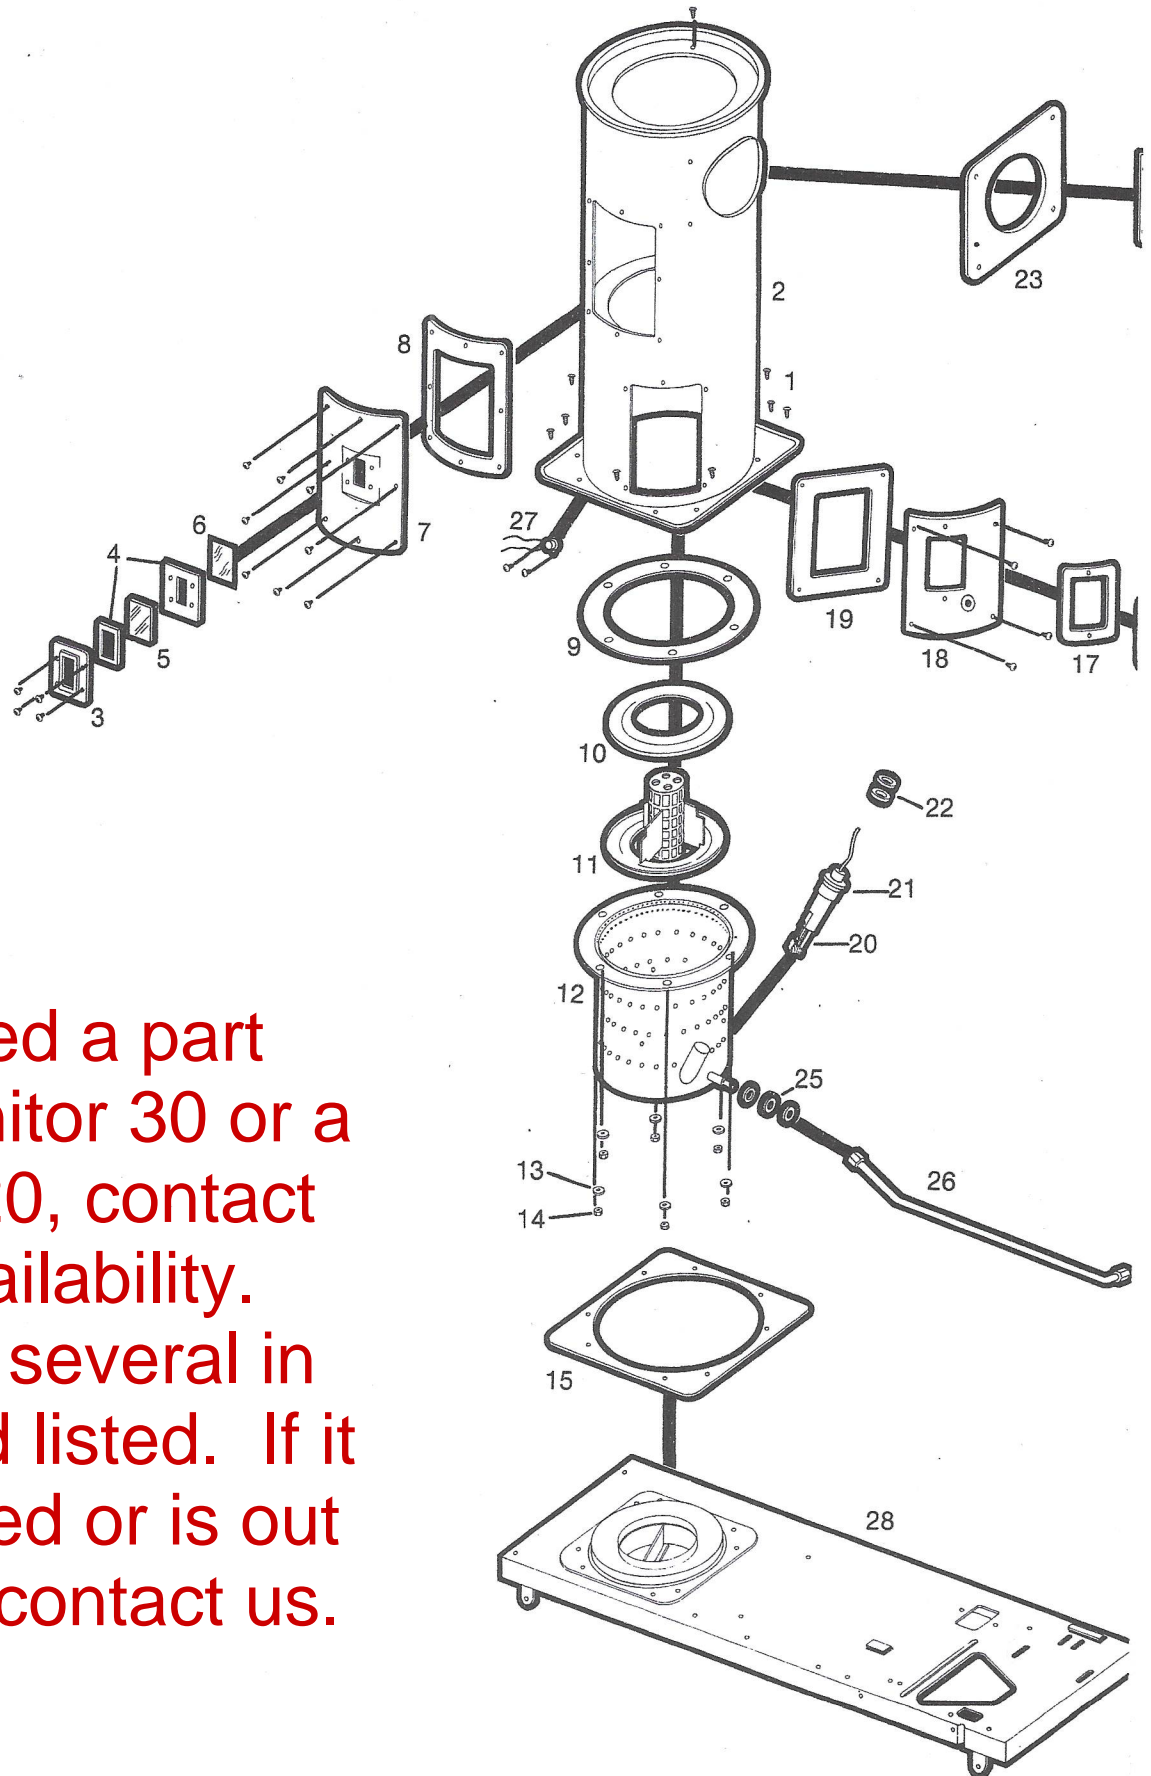

If you need a part for a Monitor 30 or a Monitor 20, contact us for availability. We have several in stock and listed. If it is not listed or is out of stock, contact us.