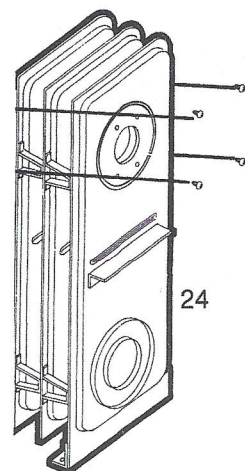

COMBUSTION SYSTEM

REF. #	PART #	DESCRIPTION
1	*	SCREW, Phillips head
2	6006	CHAMBER, Combustion (includes gaskets, items 9, 15, and 23 on this parts list)
3	6070	FRAME, Window
4	6071	GASKET, Window (set of 2)
5	6069	WINDOW, Glass
6	6068	PLATE, Window
7	6010	SERVICE PANEL, Combustion chamber
8	6011	GASKET, Combustion chamber service panel
9	6008	GASKET, Burner pot
10	6066	SPREADER, Flame
11	6067	RING, Combustion
12	6007	POT, Burner (includes gaskets, items 9 and 15 on this parts list)
13	*	WASHER
14	*	NUT, Hex
15	6009	GASKET, Combustion chamber
16	6022	COVER, Igniter (includes gasket, item 17 on this parts list)
17	6073	GASKET, Igniter cover
18	6021	PLATE, Cover (includes gasket, item 19 on this parts list)
19	6072	GASKET, Cover plate
20	6012	IGNITER
21	4127	CAP, Igniter
22	6077	GASKET, Igniter (set of 2)
23	6060	GASKET, Heat exchanger
24	*	REFERENCE ONLY
25	*	REFERENCE ONLY
26	*	REFERENCE ONLY
27	*	REFERENCE ONLY
28	*	REFERENCE ONLY

If you need a part for a Monitor 30 or a Monitor 20, contact us for availability. We have several in stock and listed. If it is not listed or is out of stock, contact us.